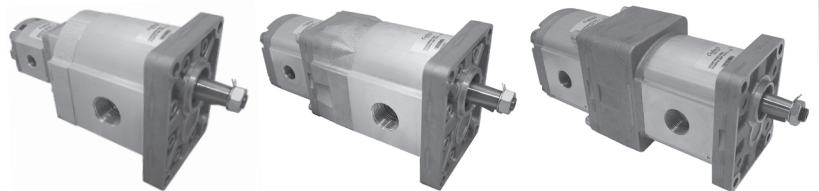

## GALTECH MULTIPLE HYDRAULIC GEAR PUMPS

Each design of Galtech multiple hydraulic gear pump that we offer is available in a range of specifications and in both standard and T.C (short version) alternatives. The sheer versatility of these pumps permits the assembly of a multiple pump, using only a single pump. This allows an incredibly simple means of assembling and disassembling out gear pumps.

All standard pumps can be joined together, using the multiple pump kit, to build up tandem, tripled and quadrupled pumps. For more information on the operation of our Galtech multiple hydraulic gear pumps, get in touch today!